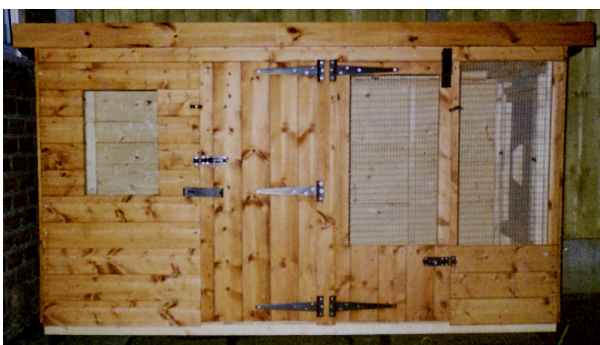

Ed's Sheds

Quality Sheds, Playhouses, Summerhouses, Log Cabins, Gates, Fencing and Decking

Dog Kennels

Small	- 2' x 18"	£75
Medium	- 3' x 2'	£95
Large	- 4' x 3'	£125

Dog Huts & Dog Runs

4' x 3'	£210
5' x 3'	£255
6' x 4'	£280

8' x 3' Dog Hut & Run £385

*All jobs are made to order we can
Quote on any size or shape*

Aviaries

6' x 4' 1/2 House 1/2 Aviary	£495
8' x 6' 1/2 House 1/2 Aviary	£620
10' x 8' 1/2 House 1/2 Aviary	£950

Rabbit Hutches