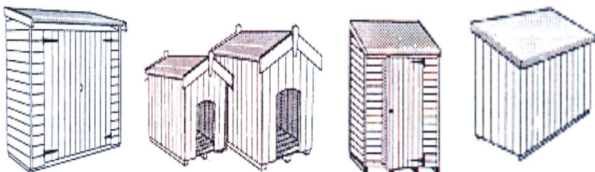

SIZES:

5' x 3'	£420	8' x 6'	£740
5' x 4'	£435	9' x 6'	£820
6' x 4'	£450	10' x 6"	£900
6' x 5'	£480	10' x 8'	£1185
7' x 5'	£525	12' x 8'	£1260
7' x 6'	£605	14' x 8'	£1360
8' x 5'	£655	14' x 10'	£1525

Barrel Board (Log Effect): Add 15%

Pent

Apex

Storage Chests, Wall Stores & Dog Kennels

6' x 2'7"	Medium	£95	4' x 2'	4' x 2'6"
£350	Large	£125	£280	£275

Please phone for a free quote on any other sizes

Hobby Sheds

With 12" Over-Hanging Roof.

Numerous Sizes Available:

SIZES:

6' x 4'	£520	8' x 6'	£815
7' x 5'	£595	10' x 6'	£945

Workshops - Apex or Pent

Heavy Duty T&G Building with 3" x 2" framing.

SIZES:

8' x 6'	£814	14' x 8'	£1496
10' x 6'	£1039	16' x 8'	£1677
12' x 6'	£1303	16' x 10'	£2340
12' x 8'	£1386	18' x 10'	£2810

Sun Traps

SIZES:

6' x 4'	£635
7' x 5'	£725
8' x 6'	£825
10' x 6'	£940
10' x 8'	£1185
12' x 8'	£1260

All sheds come with a choice of colours: dark brown, golden brown, red cedar, rich mahogany and holly green, and also comes with standard felt.