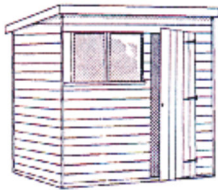

Ed's Sheds

Quality Sheds, Playhouses, Summerhouses, Log Cabins, Gates, Fencing and Decking

Garden Sheds

Built to order - any size, Apex, Pent, or A-Pent. Premium T&G timber 2" x 1.5" frame, standard felt, all windows sealed.

SIZES:

5' x 3'	£420	8' x 6'	£740
5' x 4'	£435	9' x 6'	£820
6' x 4'	£450	10' x 6"	£900
6' x 5'	£480	10' x 8'	£1185
7' x 5'	£525	12' x 8'	£1260
7' x 6'	£605	14' x 8'	£1360
8' x 5'	£655	14' x 10'	£1525

Barrel Board (Log Effect): Add 15%

Pent

Apex

Storage Chests, Wall Stores & Dog Kennels

6' x 2'7"	Medium	£95	4' x 2'	4' x 2'6"
£350	Large	£125	£280	£275

Please phone for a free quote on any other sizes

Hobby Sheds

With 12" Over-Hanging Roof.

Numerous Sizes Available:

SIZES:

6' x 4'	£520	8' x 6'	£815
7' x 5'	£595	10' x 6'	£945

Workshops - Apex or Pent

Heavy Duty T&G Building with 3" x 2" framing.

SIZES:

8' x 6'	£814	14' x 8'	£1496
10' x 6'	£1039	16' x 8'	£1677
12' x 6'	£1303	16' x 10'	£2340
12' x 8'	£1386	18' x 10'	£2810